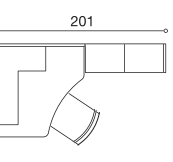

Bibliothèque élément portant
Boiserie d'angle
Plan bureau "Duelati" sur boiserie
Chaise " Samba"
Couleurs: Hêtre / ivoire

Librería con costados portantes
Boiserie de esquina
Tablero "Duelati" para boiserie
Silla "Samba"
Colores: Haya / marfil

S94